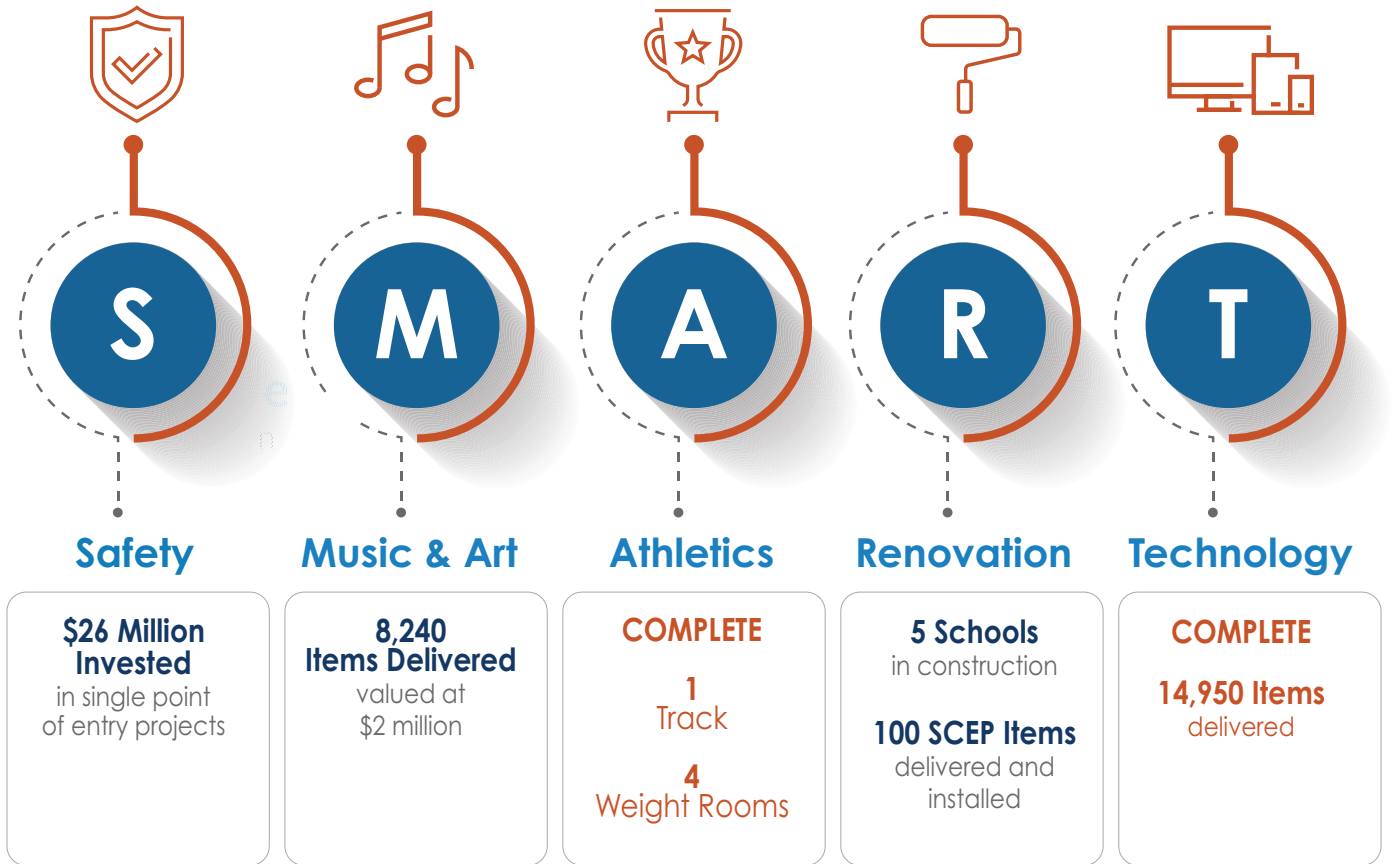

SMART by the Numbers | **District 4**