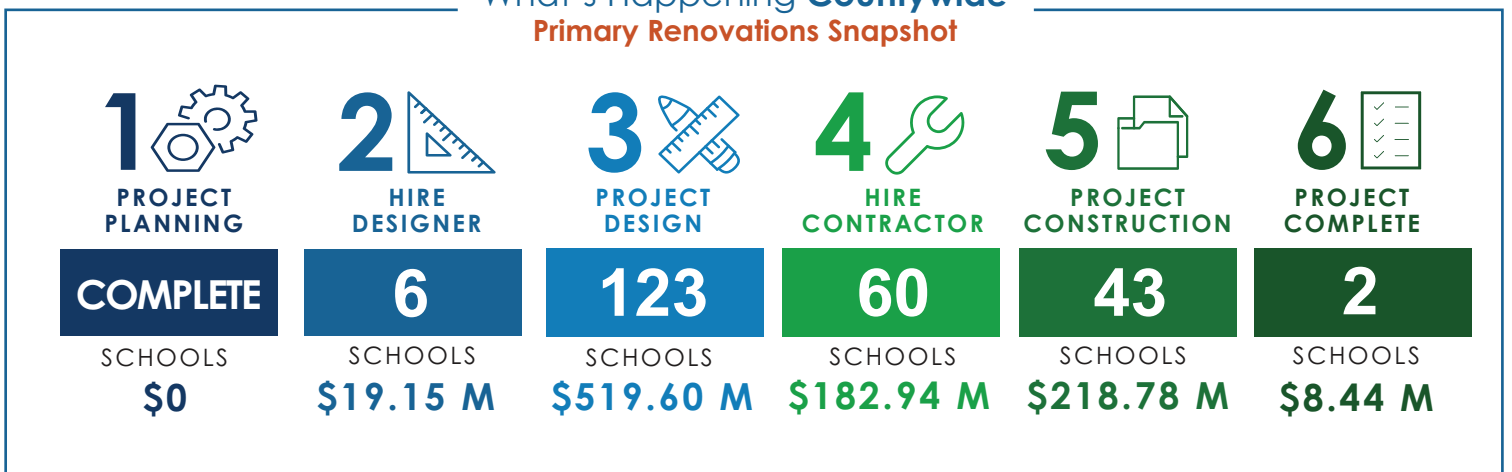

What's Happening **Countywide**
Primary Renovations Snapshot